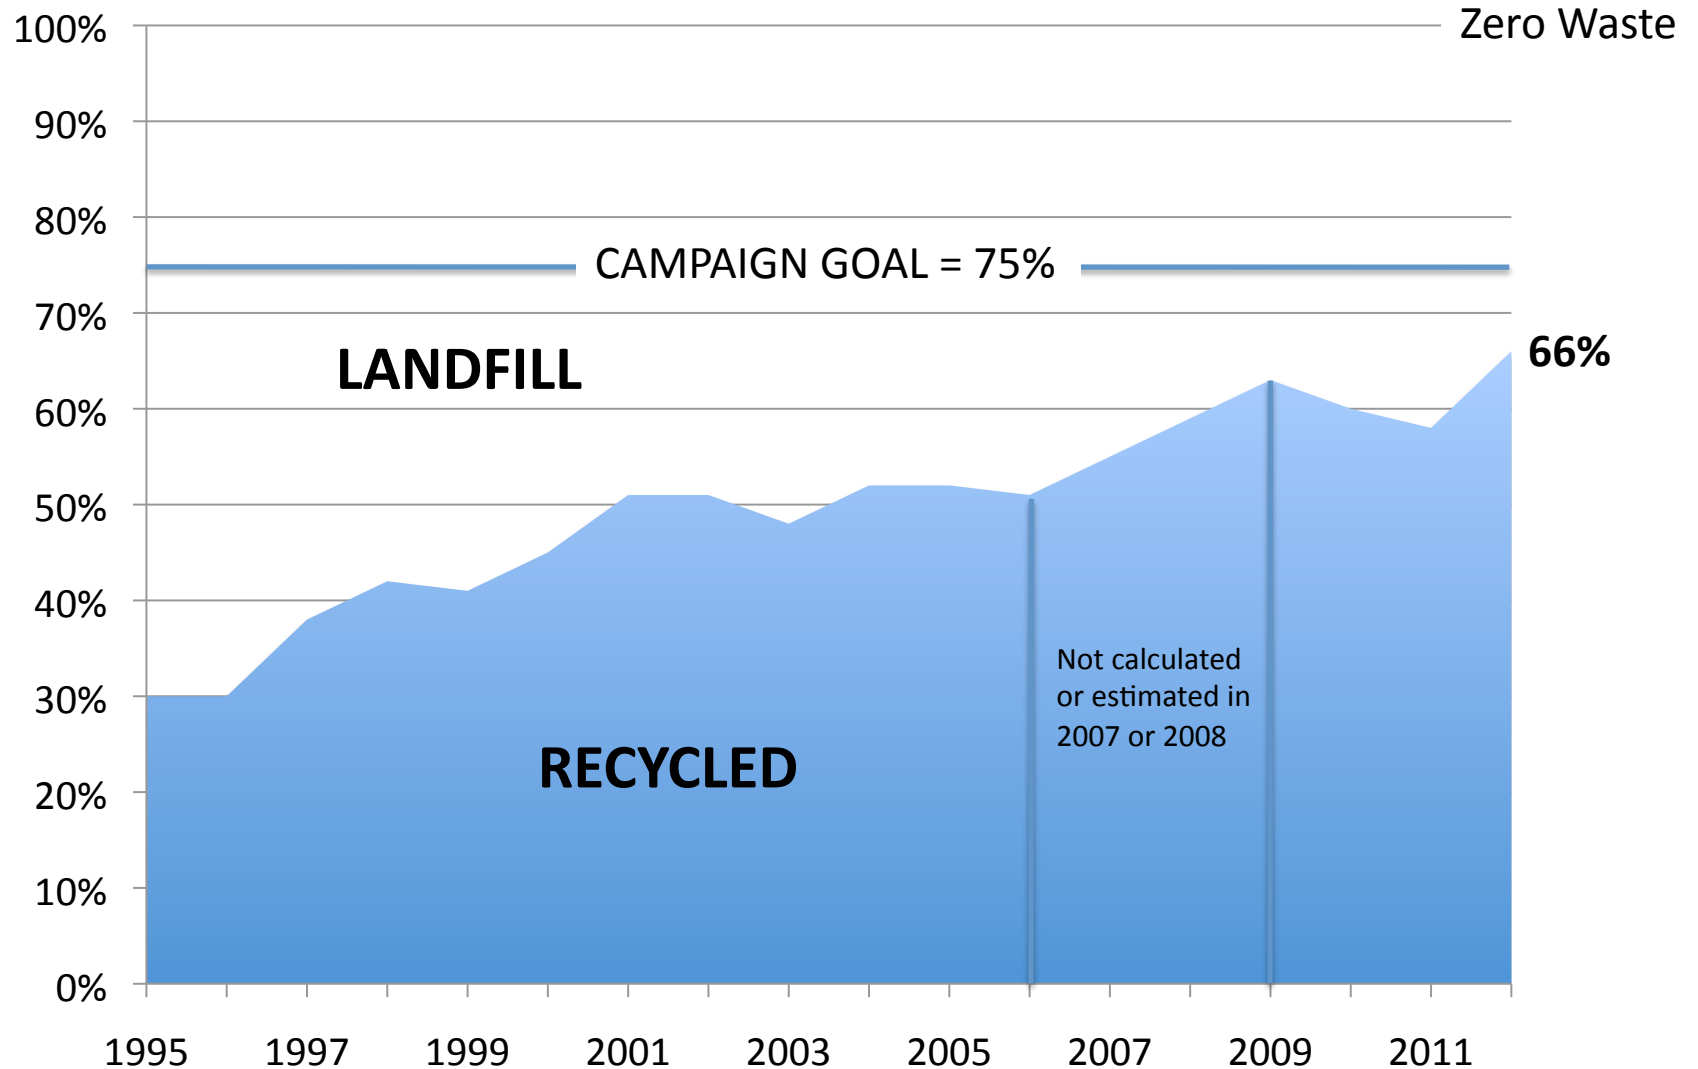

# Lafayette Waste Diversion Rate (1995-2012)

Diversion rate from 1995-2006 calculated

Diversion rate from 2009-2012 estimated using a calculator provided by CalRecycle